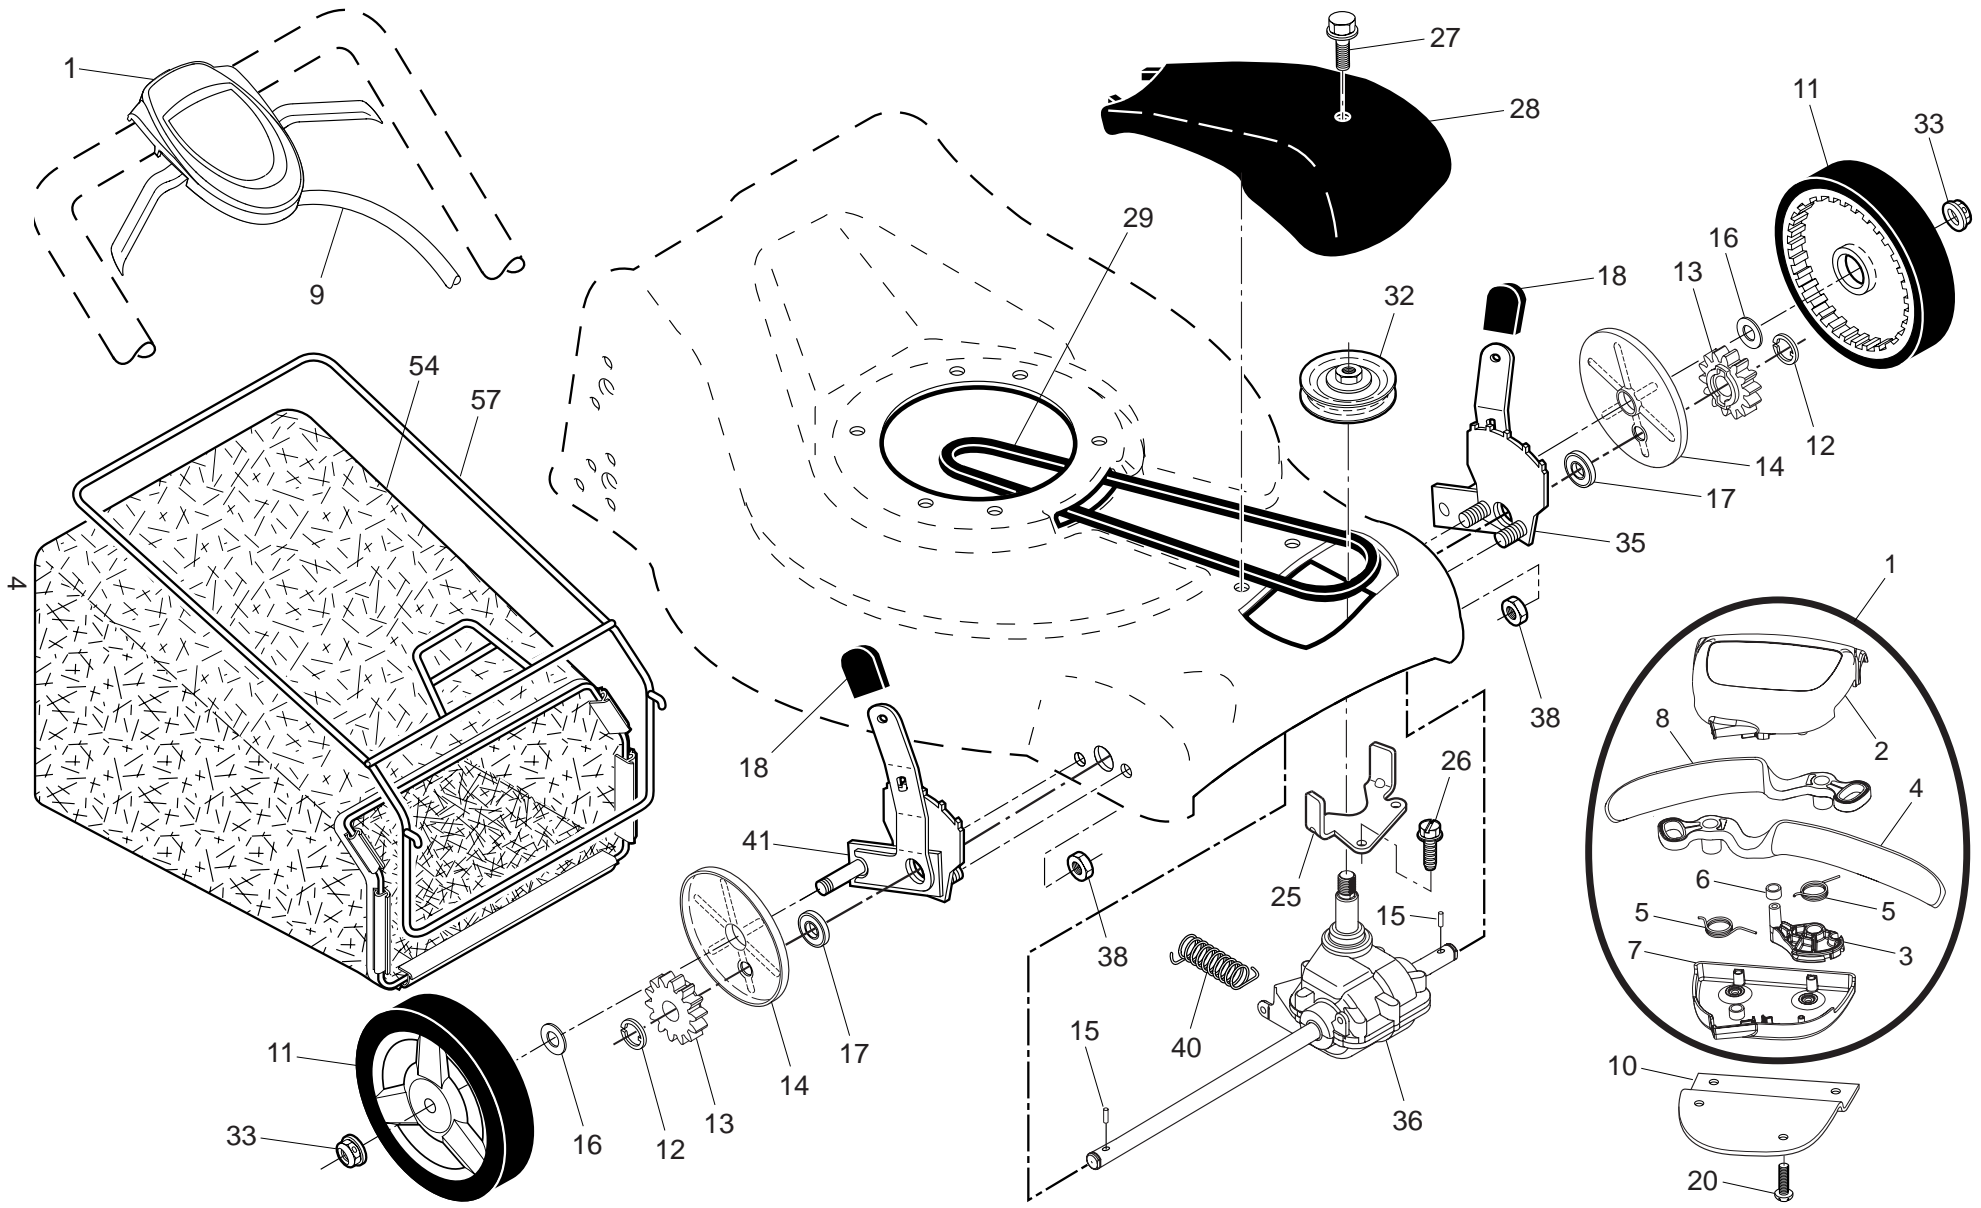

ROTARY LAWN MOWER - - MODEL NUMBER XT721F (96143005900) PRODUCT NUMBER 961 43 00-59

ROTARY LAWN MOWER - - MODEL NUMBER XT721F (96143005900) PRODUCT NUMBER 961 43 00-59

KEY NO.	PART NO.	DESCRIPTION	KEY NO.	PART NO.	DESCRIPTION
1	532 43 09-98	Drive Control Assembly	20	532 18 16-98	Screw
2	532 43 16-38	Cover, Drive Control, Upper	25	532 41 16-63	Belt Keeper
3	532 43 22-86	Cam	26	532 16 34-09	Screw, Hi-Lo Thread #12 x 5/8
4	532 43 30-87	Lever, Drive Control, LH	27	532 17 52-62	Screw, Pan Head, Self-Tapping #10-24 x 2-3/4
5	532 42 03-81	Spring	28	532 18 55-79	Drive Cover
6	532 43 22-73	Bushing	29	532 19 41-49	V-Belt
7	532 43 30-57	Cover, Drive Control, Lower	32	532 19 40-18	Pulley, Drive
8	532 43 29-77	Lever, Drive Control, RH	33	532 40 91-48	Locknut, Hex
9	532 43 16-51	Cable, Drive Control	35	532 42 42-01	Kit, Wheel Adjuster, LH (Includes Knob and Bearing)
10	532 43 27-90	Mounting Bracket, Drive Control	36	532 40 48-33	Gear Case Assembly, Complete
11	532 41 10-81	Wheel & Tire Assembly	38	873 80 04-00	Locknut 1/4-20
12	812 00 00-58	E-Ring	40	532 40 65-58	Spring
13	532 40 38-49	Pinion	41	532 42 42-00	Kit, Wheel Adjuster, RH (Includes Knob and Bearing)
14	532 18 94-03	Dust Cover	54	532 42 57-32	Grassbag
15	532 40 48-45	Pawl, Drive	57	532 41 19-50	Frame, Grassbag
16	532 06 77-25	Washer 1/2 x 1-1/2 x .134			
17	532 19 10-39	Bearing, Wheel Adjuster			
18	532 70 10-37	Selector Knob			

5

NOTE: All component dimensions given in U.S. inches. 1 inch = 25.4 mm. **IMPORTANT:** Use only Original Equipment Manufacturer (O.E.M.) replacement parts. Failure to do so could be hazardous, damage your lawn mower and void your warranty.