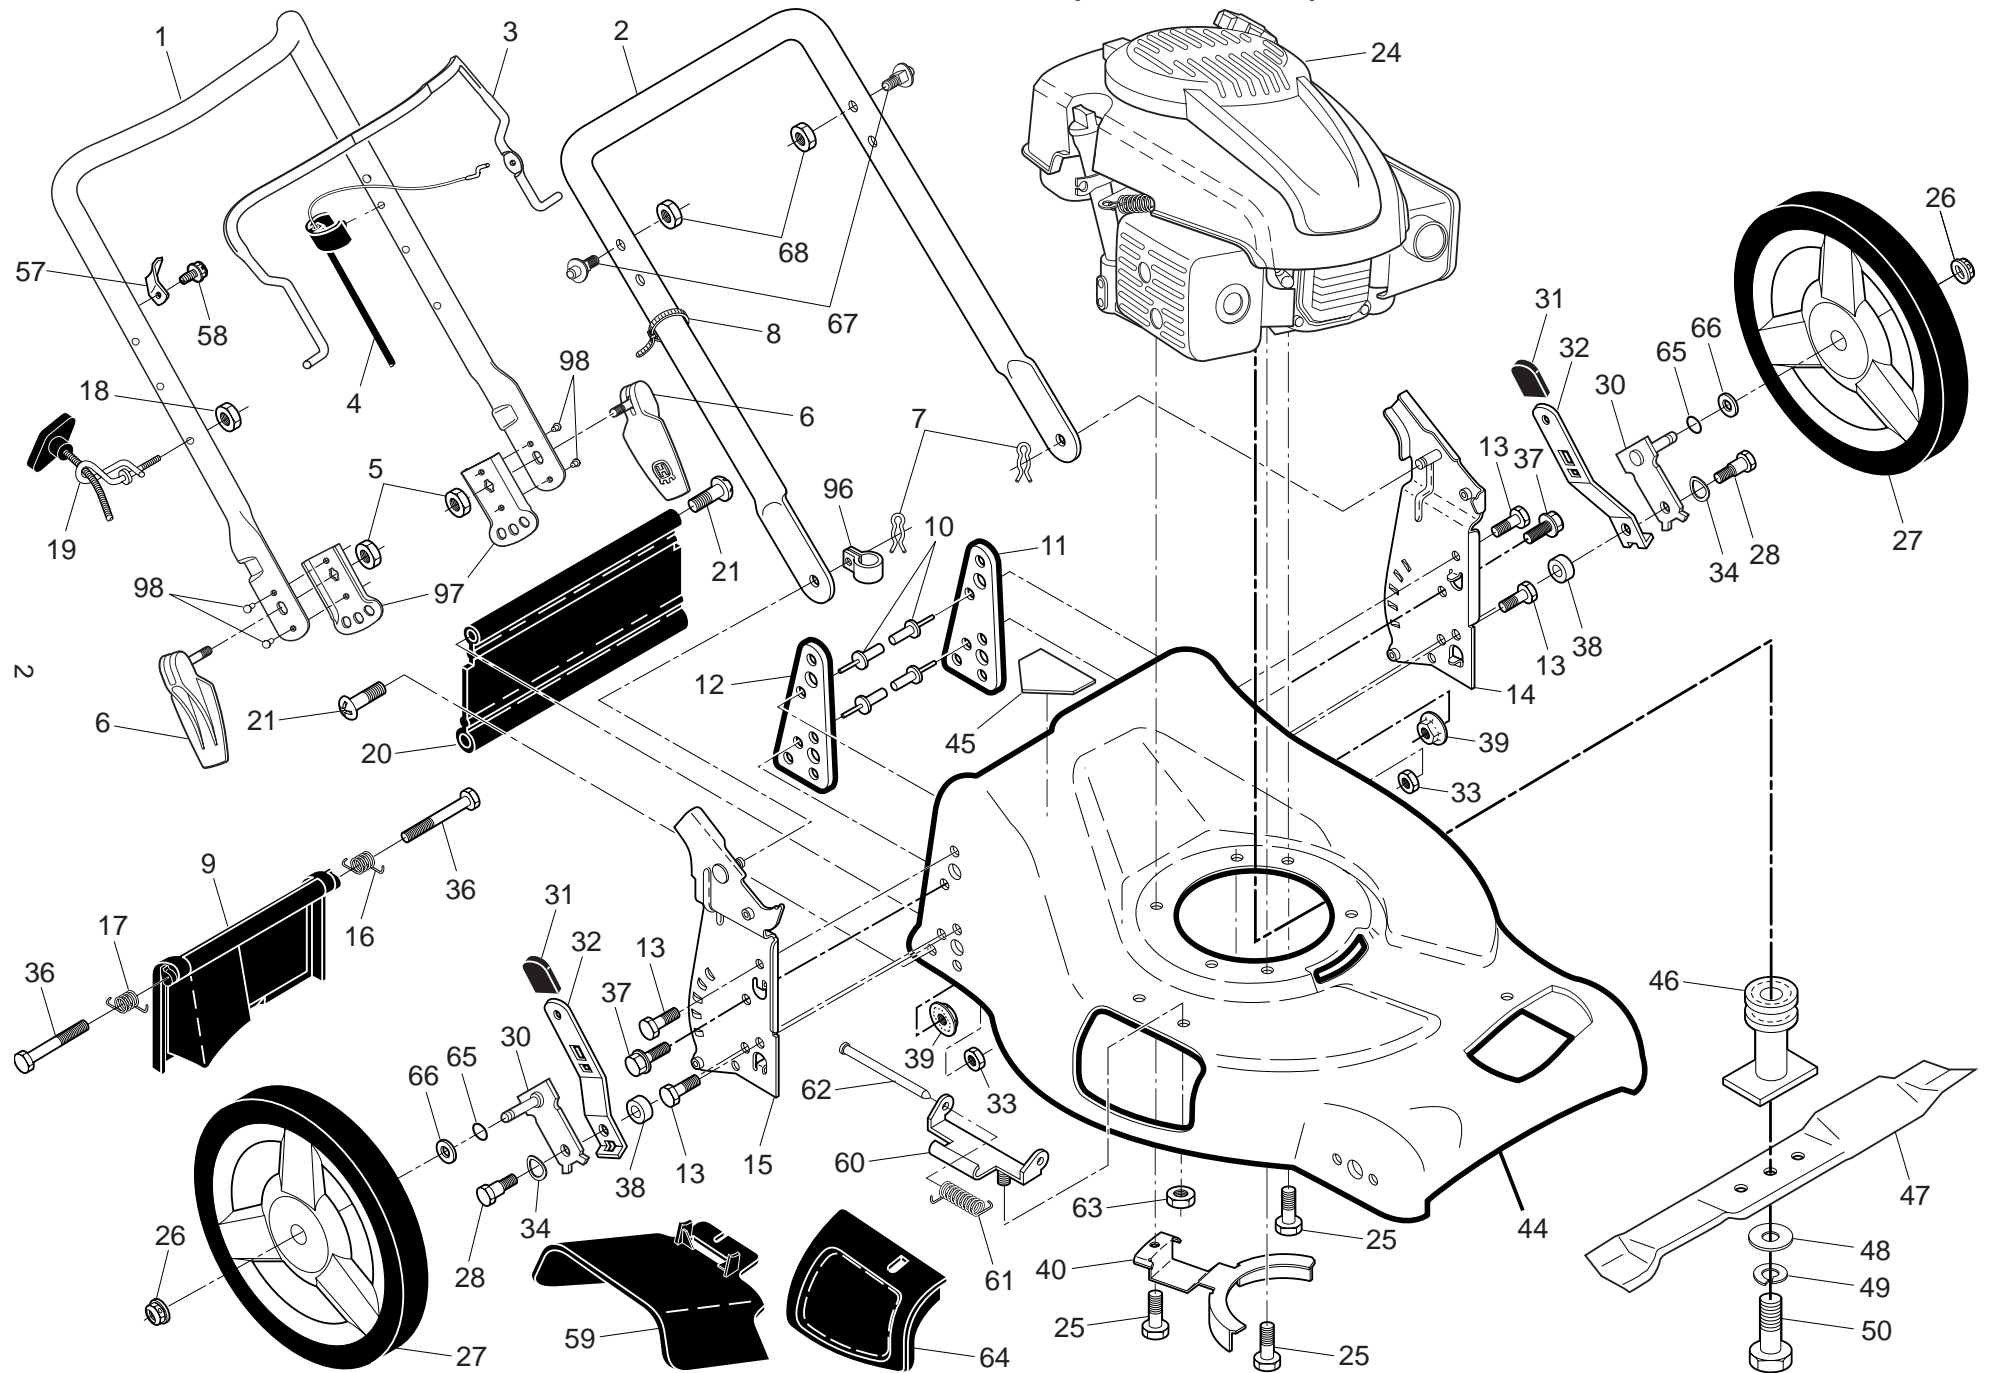

ROTARY LAWN MOWER - - MODEL NUMBER XT721F (96143005900) PRODUCT NUMBER 961 43 00-59

ROTARY LAWN MOWER - - MODEL NUMBER XT721F (96143005900) PRODUCT NUMBER 961 43 00-59

KEY NO.	PART NO.	DESCRIPTION	KEY NO.	PART NO.	DESCRIPTION
1	532 42 05-77	Upper Handle (Includes Foam Grip)	33	873 80 05-00	Nut, Hex 5/16-18
2	532 42 04-91	Lower Handle	34	532 40 16-30	Washer, Curved, Cylindrical
3	532 42 68-12	Control Bar	36	532 18 41-93	Bolt
4	532 41 53-50	Engine Zone Control Cable	37	874 78 05-12	Thread Cutting Screw w/Sems 5/16-18 x 3/4
5	532 19 17-30	Locknut, Hex 1/4-20	38	532 40 16-29	Spacer
6	532 43 20-18	Handle Knob Assembly, Quick-Release	39	532 15 53-77	Nut, Hex, Flanged 5/16-18
7	532 05 17-93	Hairpin Cotter	40	532 42 57-11	Belt Keeper
8	532 06 64-26	Wire Tie	44	532 40 89-89	Lawn Mower Housing (Includes Key Numbers 10, 11, 12 and 45)
9	532 40 69-85	Rear Door Assembly	45	532 40 47-63	Danger Decal
10	532 12 84-15	Pop Rivet	46	532 19 40-37	Blade Adapter / Pulley
11	532 41 05-40	Support Bracket, LH	47	532 40 67-12	Blade 21"
12	532 41 05-42	Support Bracket, RH	48	532 85 10-74	Hardened Washer
13	817 06 04-10	Screw 1/4-20 x 5/8	49	532 85 02-63	Helical Washer 3/8-24 x 1-3/8 Grade 8
14	532 41 78-12	Handle Bracket Assembly, LH	50	532 85 10-84	Hex Head Machine Screw 3/8-24 x 1-3/8 Grade 8
15	532 41 78-11	Handle Bracket Assembly, RH	57	532 43 00-34	Upstop Bracket
16	532 40 54-17	Spring, Rear Door, LH	58	532 75 06-34	Screw
17	532 40 54-18	Spring, Rear Door, RH	59	532 18 55-82	Discharge Deflector
18	532 13 20-04	Locknut, Hex 1/4-20	60	532 17 57-35	Hinge Bracket Assembly
19	532 19 47-88	Rope Guide	61	532 19 30-00	Spring, Hinge
20	532 41 31-59	Rear Skirt	62	532 17 56-50	Rod, Hinge
21	532 08 86-52	Screw, Hinge	63	873 80 04-00	Locknut, Hex 1/4-20
24	---	Engine, Kohler, Model Number XT173-0224 (For engine service and replacement parts, call Kohler at 1-800-544-2444)	64	532 18 55-76	Mulcher Door
25	532 15 04-06	Hex Head Thread Rolling Screw 3/8-16 x 1-1/8	65	532 19 74-80	O-Ring
26	532 40 91-49	Hex Flange Nut	66	532 08 83-48	Washer, Flat
27	532 41 08-15	Wheel & Tire Assembly, Rear, 12"	67	532 19 92-55	Stud
28	532 40 16-38	Shoulder Bolt 5/16-18 x .33	68	532 75 11-53	Nut, Hex
30	532 41 31-41	Axle Arm Assembly, Rear	96	532 19 79-91	Clip, Cable
31	532 70 10-37	Selector Knob	97	532 41 35-34	Bracket, Adjuster
32	532 40 98-89	Selector Spring	98	532 19 96-97	Rivet
			--	532 40 27-86	Decal, Warning (not shown)

NOTE: All component dimensions given in U.S. inches. 1 inch = 25.4 mm. **IMPORTANT:** Use only Original Equipment Manufacturer (O.E.M.) replacement parts. Failure to do so could be hazardous, damage your lawn mower and void your warranty.